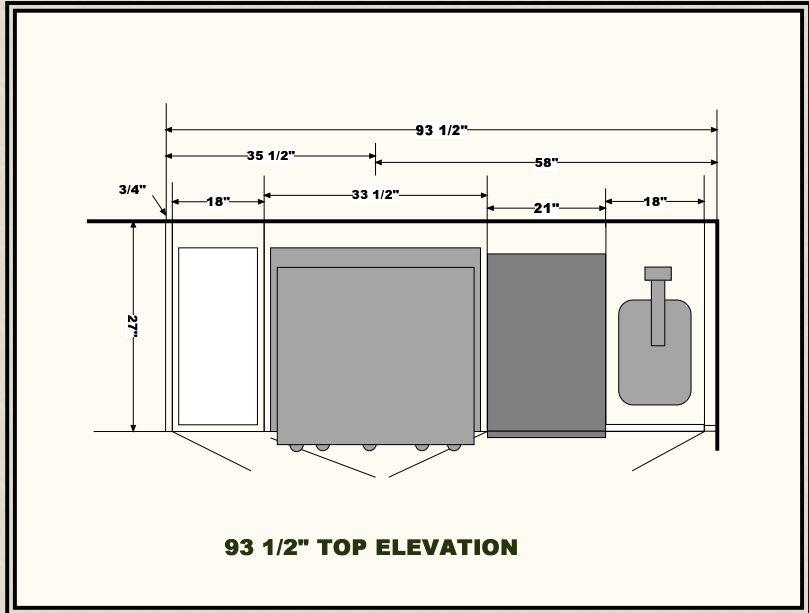

KITCHEN SIX

KITCHEN INCLUDES:

- 1-18" D/ BASE CABINETS
- 1-18" SINK BASE CABINETS
- BULL 30" STAINLESS STEEL GRILL
- GRILL BASE CABINET W/DRAWERS
- BULL REFRIGERATOR
- 304 GRADE STAINLESS STEEL SINK AND FAUCET