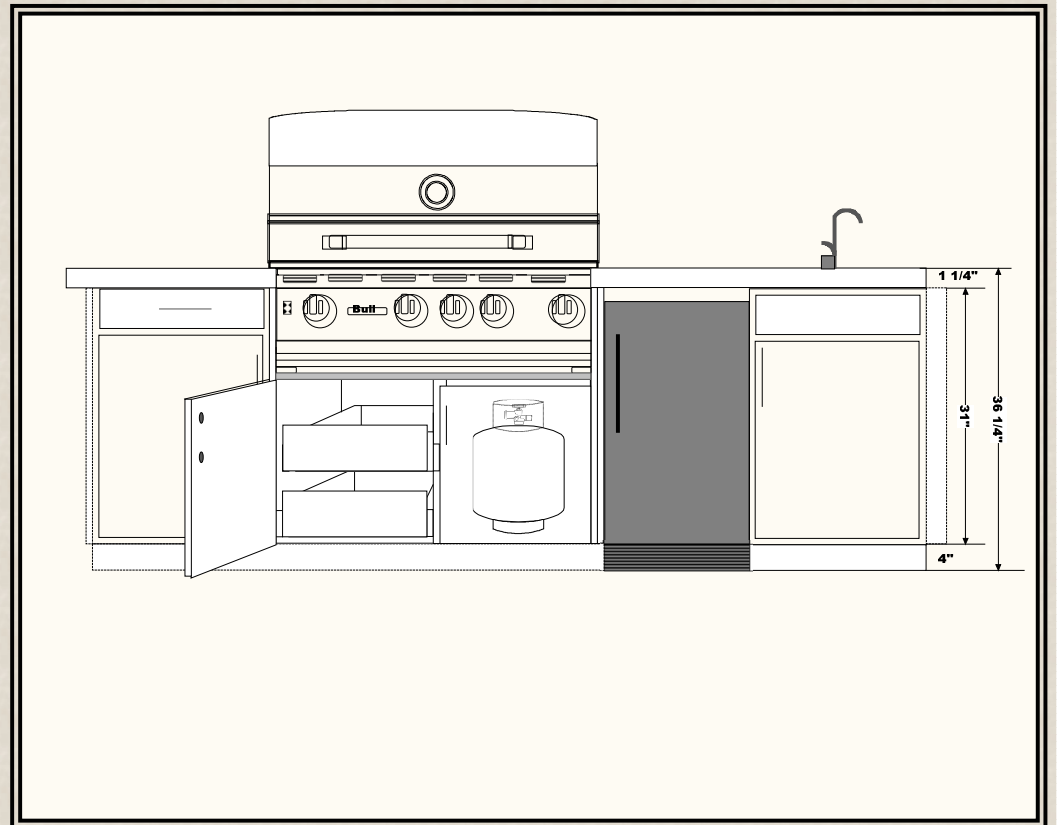

KITCHEN SIX

KITCHEN INCLUDES:

- 1-18" D/ BASE CABINETS
- 1-18" SINK BASE CABINETS
- BULL 30" STAINLESS STEEL GRILL
- GRILL BASE CABINET W/DRAWERS
- BULL REFRIGERATOR
- 304 GRADE STAINLESS STEEL SINK AND FAUCET